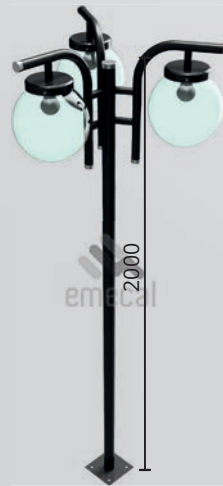

# Beliche e cama

Ref: BEL86 / BEL96

Ref: CAM86 / CAM96

- Azul 
- Branco 
- Cinza 
- Laranja 
- Preto 
- Verde 
- Vermelho 

Ponteira plástica

Montagem de encaixe

# Postes, pendentas, plafons e arandelas

Ref: PC-01

Ref: PC-02

Ref: PC-03

Ref: PO-01

Ref: PO-02

Ref: PO-03

Ref: AC-10

Ref: AC-15

Ref: AR-10

Ref: AR-15

Ref: PE-10

Ref: PE-15

Ref: PL-10

Ref: PL-15

- Azul 
- Branco 
- Cinza 
- Laranja 
- Preto 
- Verde 
- Vermelho 